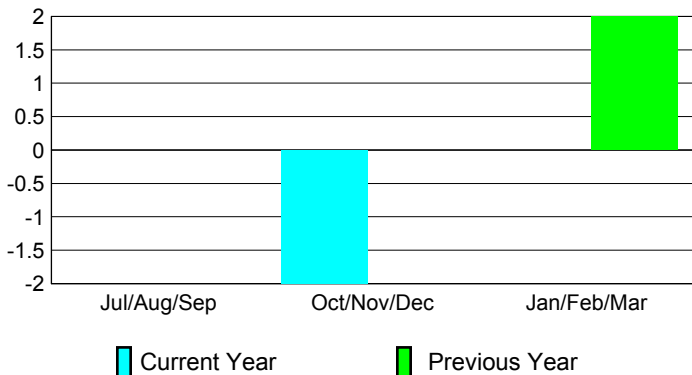

Club Results 2012-2013

Goal, New, Dropped, Gain/Loss

Comparison of Club Gain/Loss

Current Year Compared to the Previous Year

YTD Status Quo Clubs 2012-2013

Status Quo Clubs Compared to Status Quo Members

MEMBERSHIP