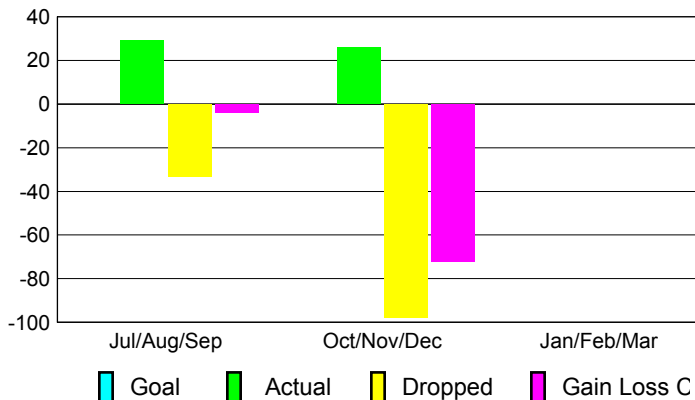

Membership Results 2012-2013

Goal, New, Dropped, Gain/Loss

Comparison of Membership Gain/Loss

Current Year Compared to the Previous Year