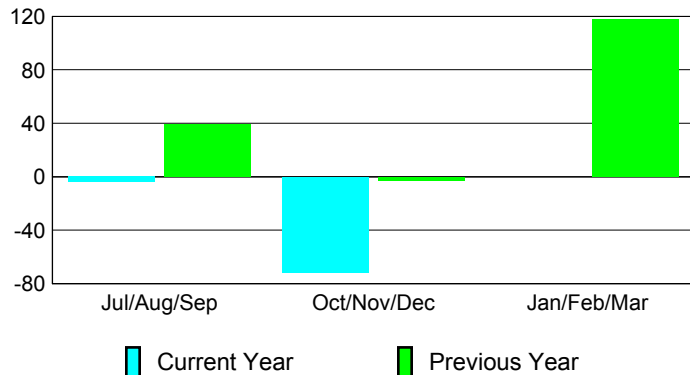

Membership Results 2012-2013

Membership 2011-2012

Month	Net Memb Goal	Actual New Memb	Actual Dropped Memb	Gain/Loss of Memb	Gain/Loss of Memb
Jul/Aug/Sep	0	29	-33	-4	39
Oct/Nov/Dec	0	26	-98	-72	-3
Jan/Feb/Mar	0	0	0	0	118
Totals	0	55	-131	-76	154

Membership Results 2012-2013

Goal, New, Dropped, Gain/Loss

Comparison of Membership Gain/Loss

Current Year Compared to the Previous Year

Gender Comparison 2012-2013

Jul/Aug/Sep

Oct/Nov/Dec

Jan/Feb/Mar