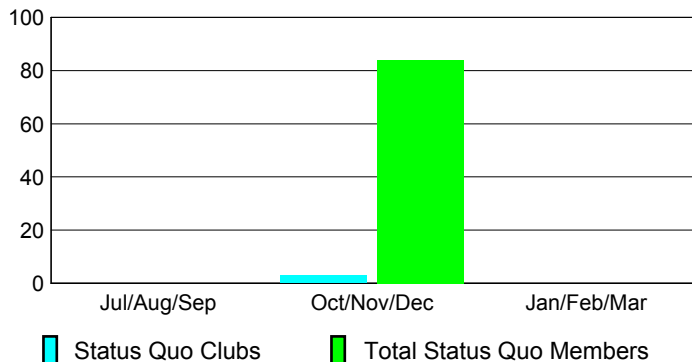

Club Results 2012-2013

Goal, New, Dropped, Gain/Loss

Comparison of Club Gain/Loss

Current Year Compared to the Previous Year

YTD Status Quo Clubs 2012-2013

Status Quo Clubs Compared to Status Quo Members

MEMBERSHIP

Membership Results 2012-2013

Membership 2011-2012

Month	Net Memb Goal	Actual New Memb	Actual Dropped Memb	Gain/Loss of Memb	Gain/Loss of Memb
Jul/Aug/Sep	0	29	-33	-4	39
Oct/Nov/Dec	0	26	-98	-72	-3
Jan/Feb/Mar	0	0	0	0	118
Totals	0	55	-131	-76	154