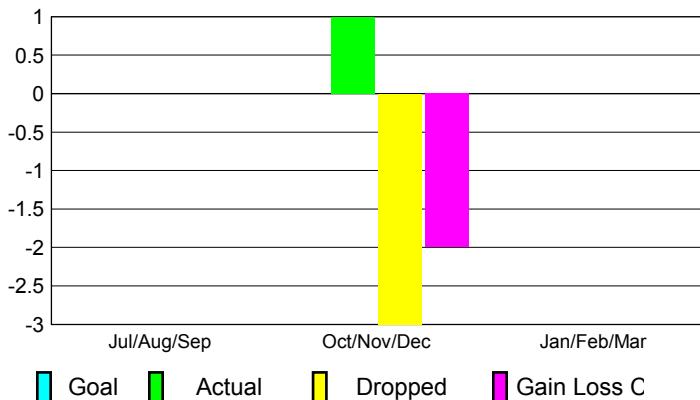

2012-2013 GMT Reports for District (or Undistricted) **District R 2**

GMT: **Dr CARLOS E JUSTINIANO**

Location: **DOMINICAN REPUBLIC**

GMT CA: **3**

CLUBS

Club Results 2012-2013

Clubs 2011-2012

Month	New Club Goal	Actual New Clubs	Actual Dropped Clubs	Gain/Loss of Clubs	Gain/Loss of Clubs
Jul/Aug/Sep	0	0	0	0	0
Oct/Nov/Dec	0	1	-3	-2	0
Jan/Feb/Mar	0	0	0	0	2
Totals	0	1	-3	-2	2

Club Results 2012-2013

Goal, New, Dropped, Gain/Loss

Comparison of Club Gain/Loss

Current Year Compared to the Previous Year

YTD Status Quo Clubs 2012-2013

Status Quo Clubs Compared to Status Quo Members

MEMBERSHIP